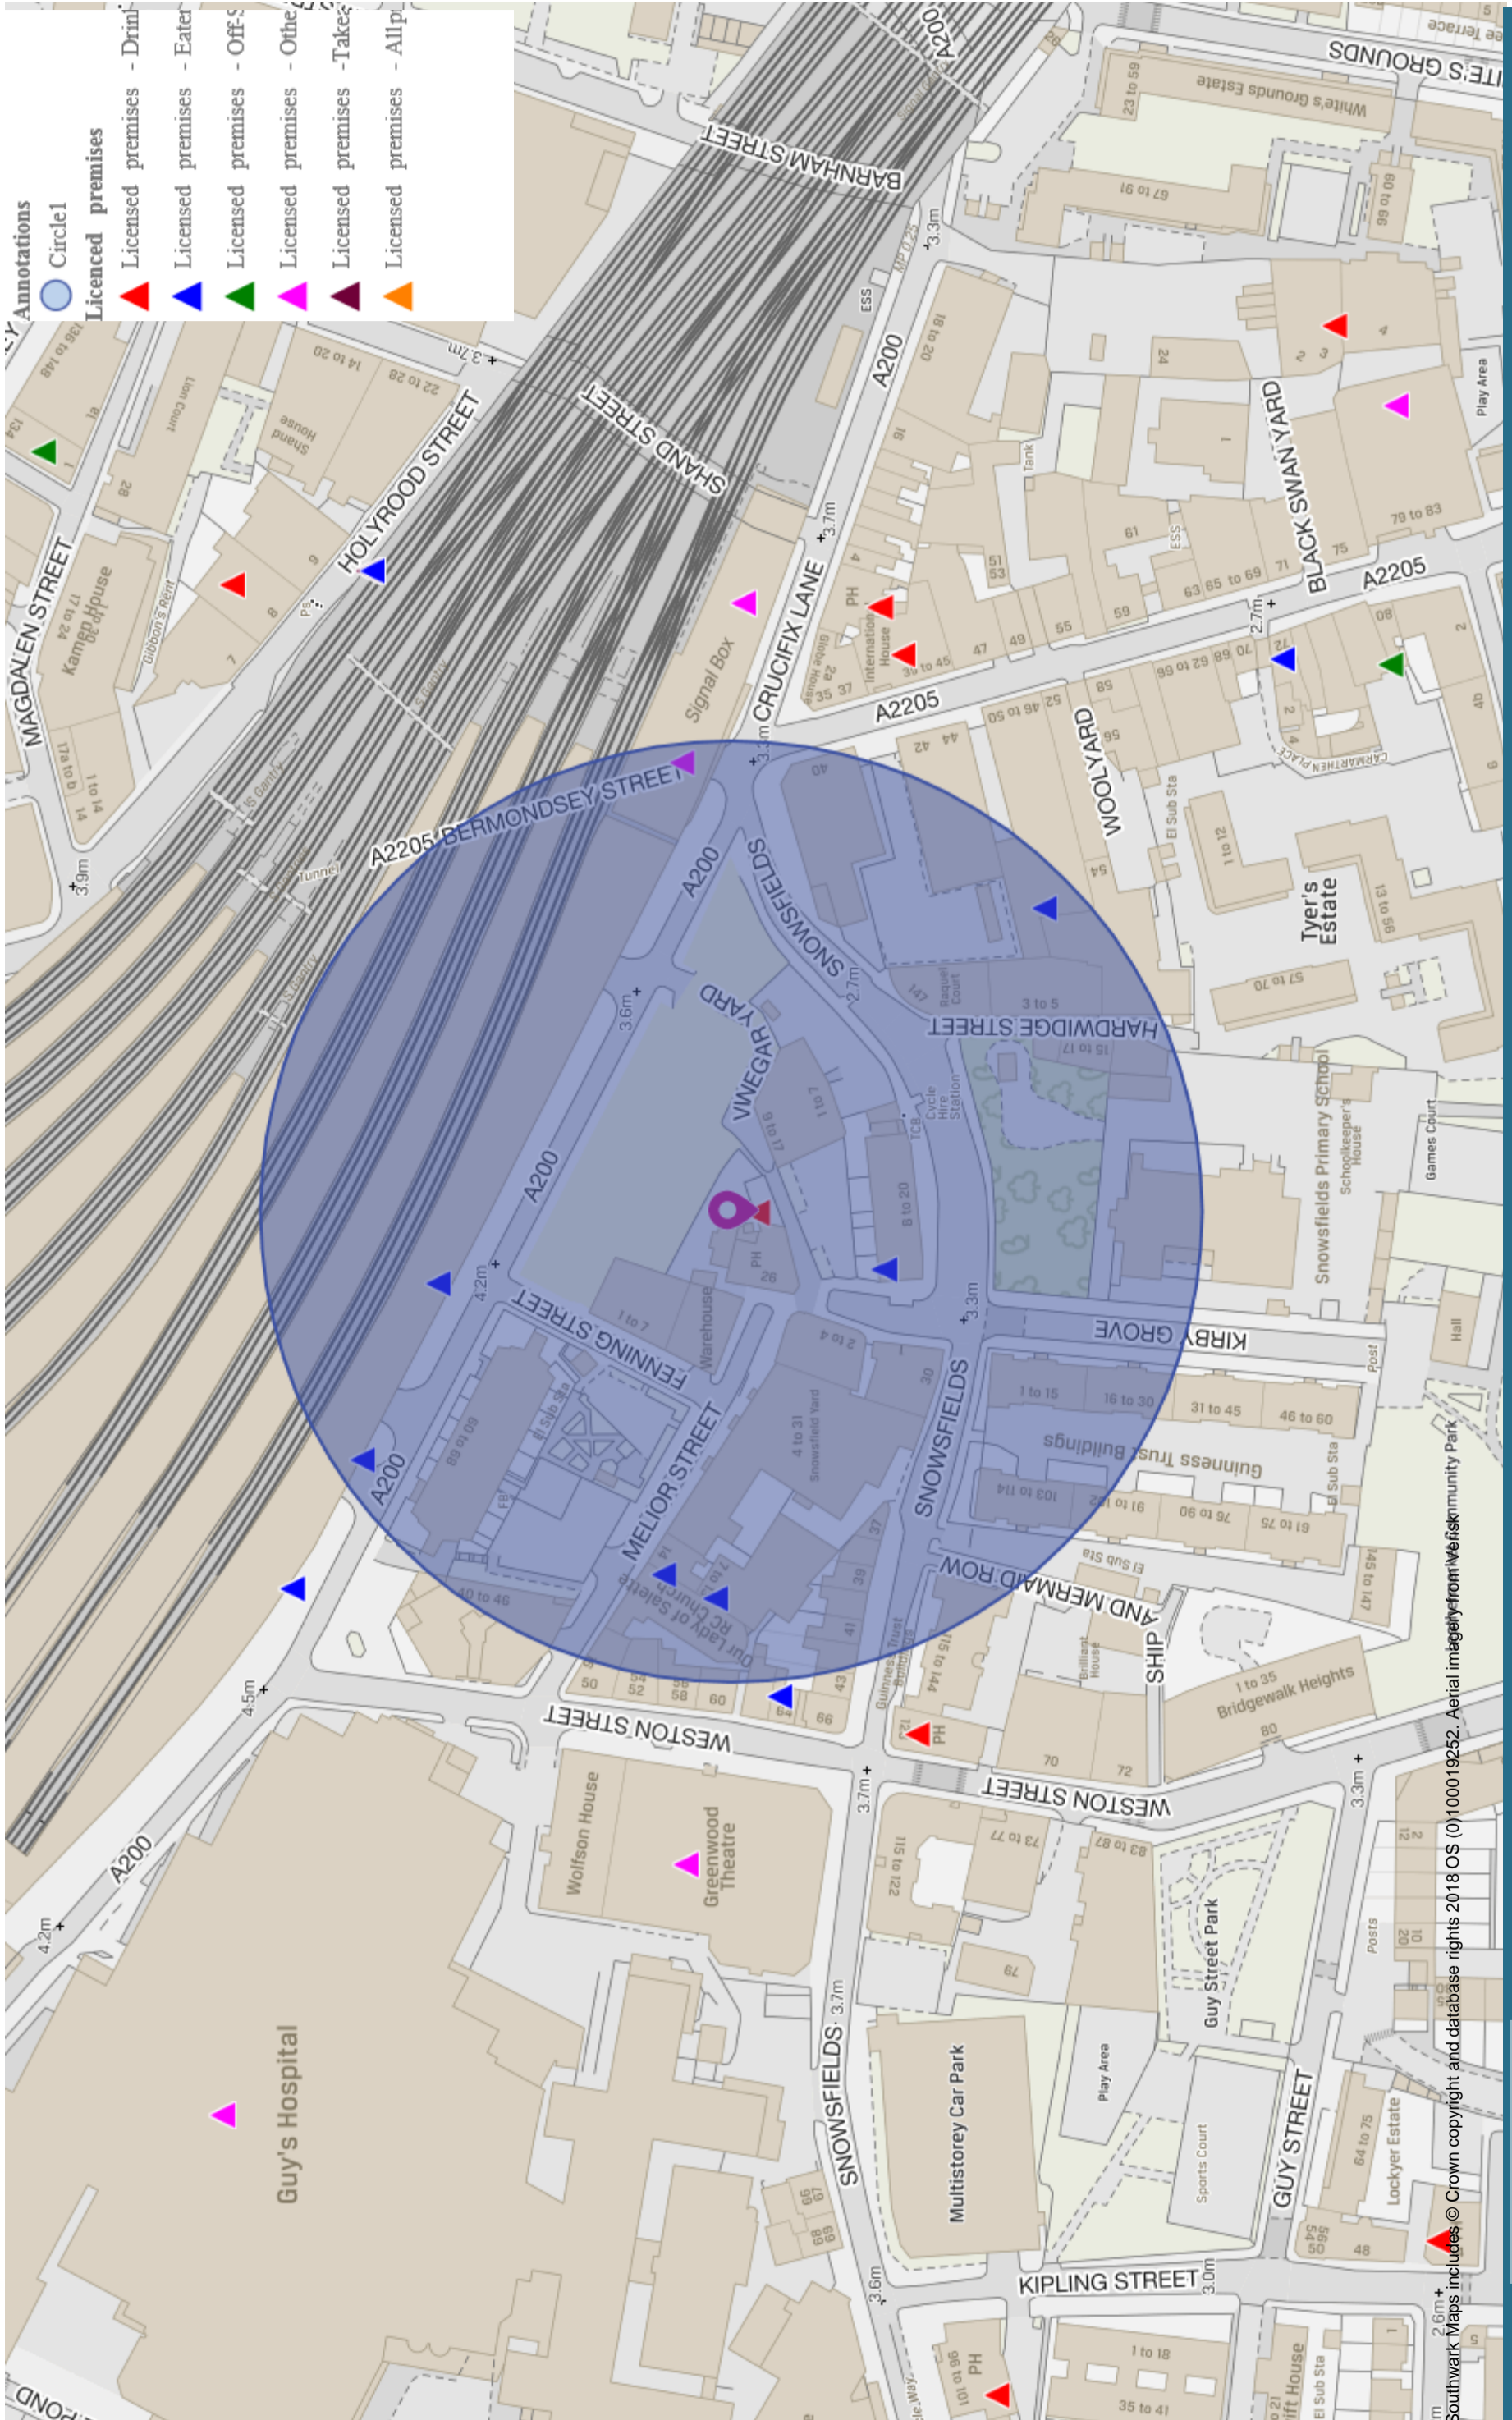

Horseshoe Inn, 26 Melior Street, SE1 3QP

Southwark Maps includes © Crown copyright and database rights 2018 OS (0)100019252. Aerial imagery from Veisiskommunity Park.

15-Jul-2019